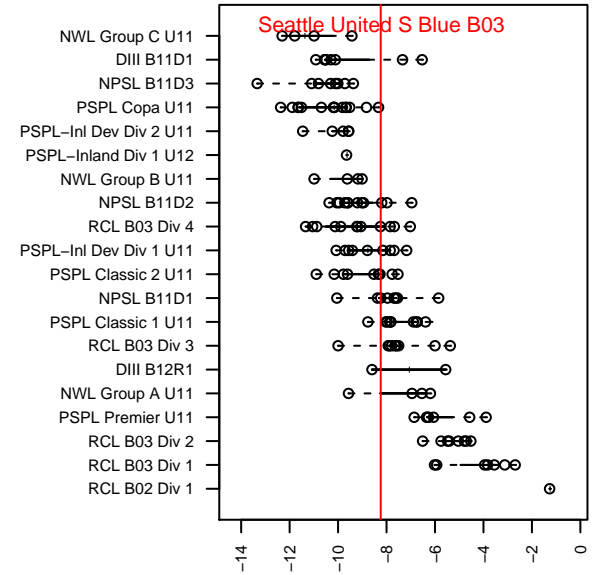

Seattle United S Blue B03

Seattle United Regional
 Seattle, WA
 B03 total strength=323
 attack=0.31 defense=0.12
 fall league = NPSL B11D1

alt names used:
 SEATTLE UNITED SOUTH B03 BLUE (WA)
 Seattle United South B03 Blue
 Seattle United South B03 Blue

Venues played:
 2014 REDAPT Cup Silver 9v9 U11
 2014 NPSL B11D1
 2014 Founders Cup B03

Seattle United S Blue B03
 Dots are actual minus expected GF (blue circles) and GA (red triangles).
 Blue line is smoothed change in attack strength. Red is smoothed change in defense strength.

**attack and defense variance (black dot)
relative to other teams
and top 10 in region**

**attack and defense rating
relative to others at age
and all opponents in last 13 months**

Performance relative to 13 month average