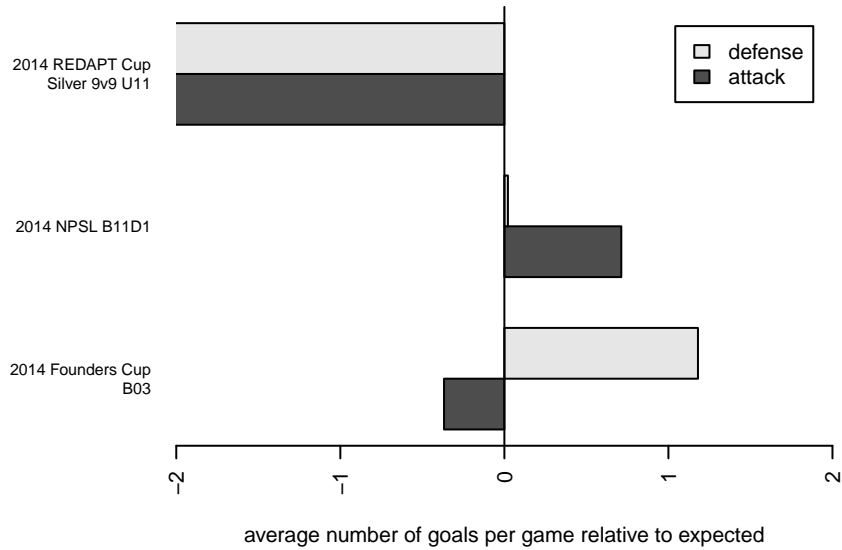

Seattle United S Blue B03

Seattle United Regional
 Seattle, WA
 B03 total strength=323
 attack=0.31 defense=0.12
 fall league = NPSL B11D1

alt names used:
 SEATTLE UNITED SOUTH B03 BLUE (WA)
 Seattle United South B03 Blue
 Seattle United South B03 Blue

Venues played:
 2014 REDAPT Cup Silver 9v9 U11
 2014 NPSL B11D1
 2014 Founders Cup B03

Seattle United S Blue B03
 Dots are actual minus expected GF (blue circles) and GA (red triangles).
 Blue line is smoothed change in attack strength. Red is smoothed change in defense strength.

**attack and defense variance (black dot)
relative to other teams
and top 10 in region**

**attack and defense rating
relative to others at age
and all opponents in last 13 months**

Performance relative to 13 month average